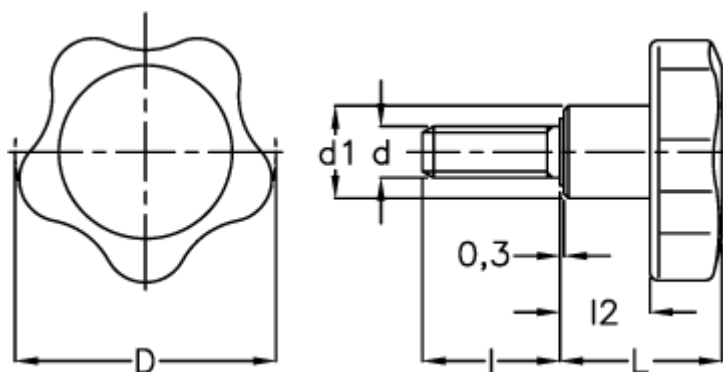

Article number: 2302166571

Description: E+G Lobe knobs
VC.692/60 p-M12x30

Measures

| | |
|------|--------|
| D | = 60 |
| d1 | = 21 |
| d 6g | = M12 |
| l | = 30 |
| L | = 36.5 |
| l2 | = 21 |